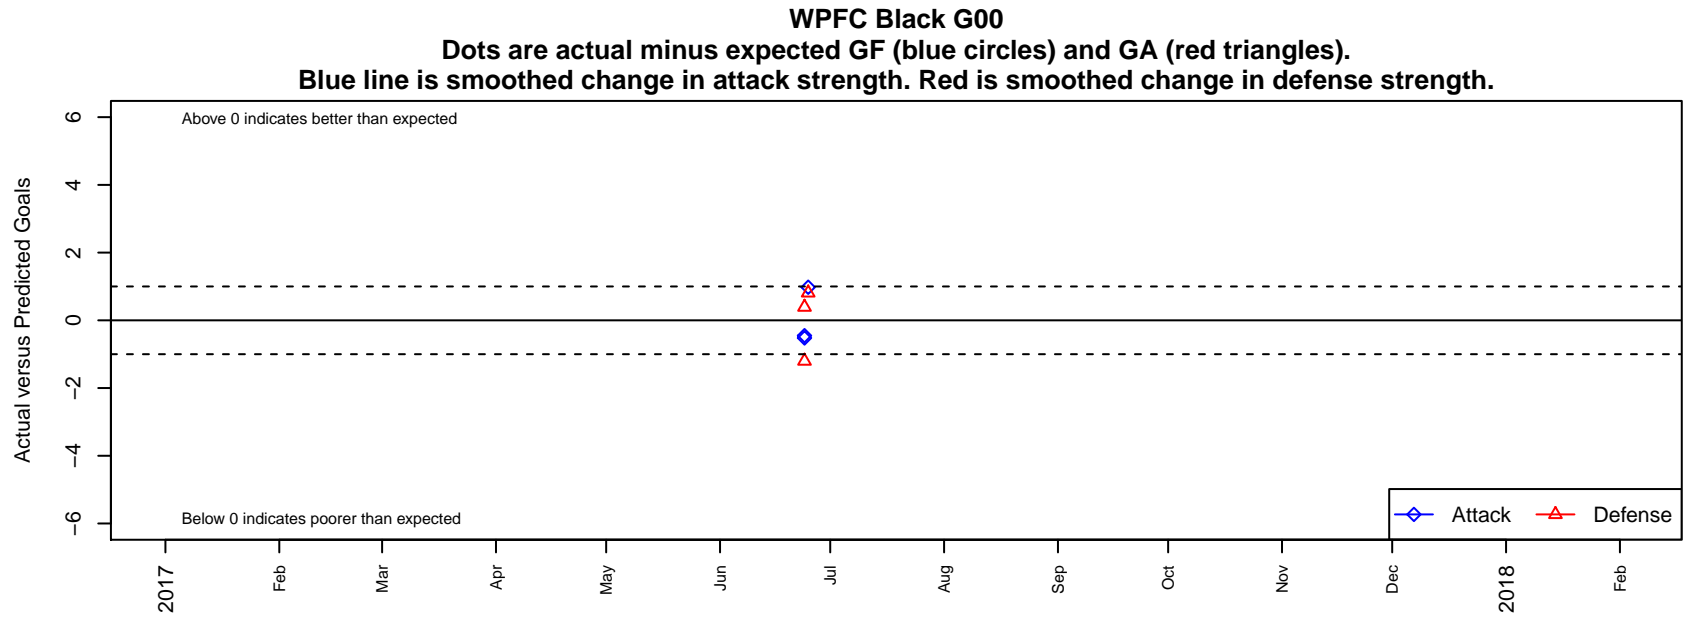

WPFC Black G00

Washington Premier FC
Tacoma, WA
G00 total strength=1572
attack=20.17 defense=10.46

alt names used:

Venues played:
2017 Rainier Challenge Samba U19

date	home		away		venue	pred.home	pred.away
2017-06-25	WPFC Black G00	2	WPFC White G99	2	2017 Rainier Challenge Samba U19	1.02	2.81
2017-06-24	WPFC Black G00	0	PacNW Blue G99	4	2017 Rainier Challenge Samba U19	0.52	4.39
2017-06-24	PacNW Blue G00	2	WPFC Black G00	2	2017 Rainier Challenge Samba U19	0.80	2.45